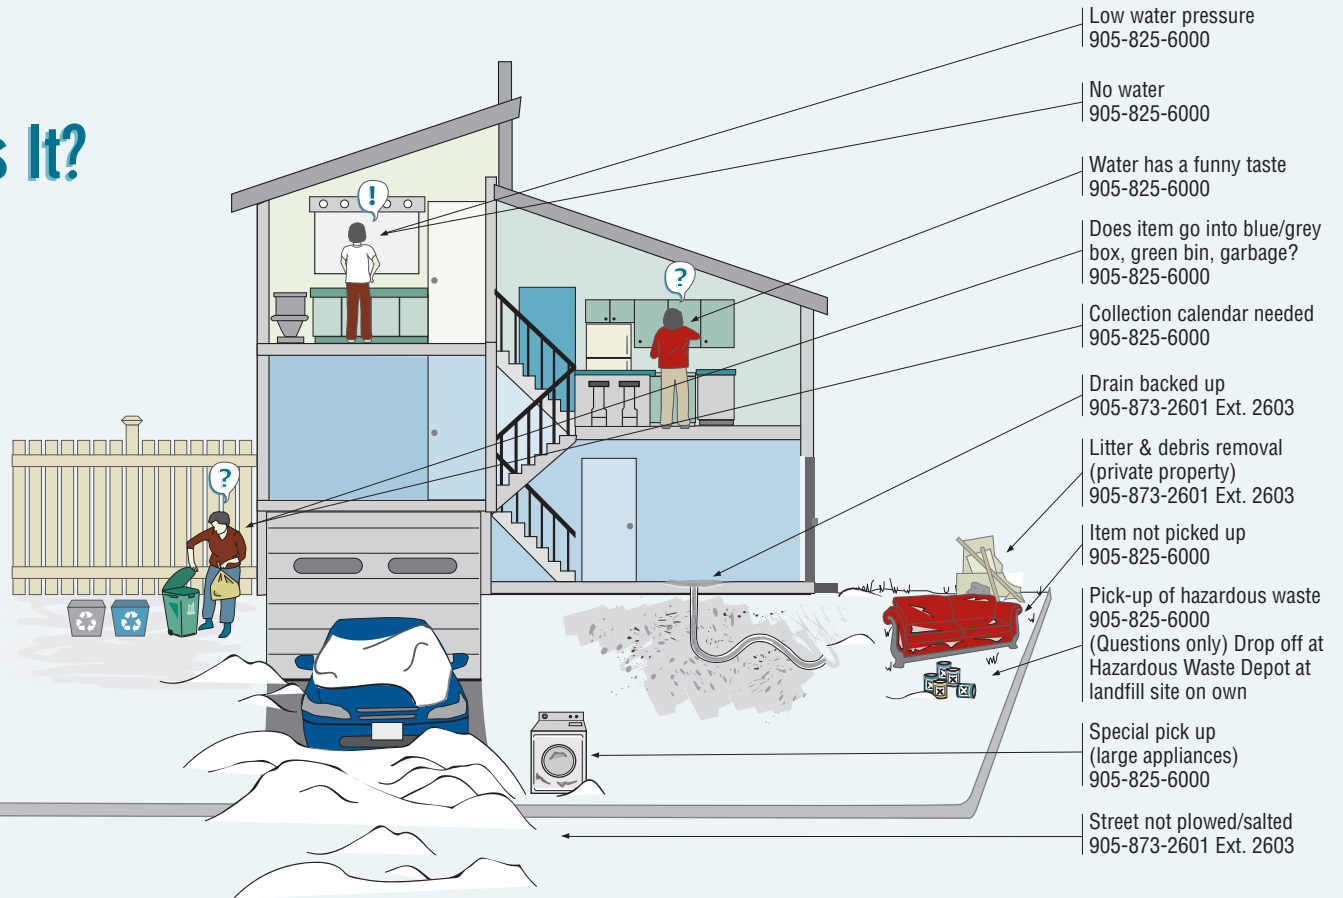

Whose Job Is It?

Noise Complaints
905-873-2601 Ext. 2344

Street Parking
905-873-2601
Ext. 2603

- Low water pressure
905-825-6000
- No water
905-825-6000
- Water has a funny taste
905-825-6000
- Does item go into blue/grey box, green bin, garbage?
905-825-6000
- Collection calendar needed
905-825-6000
- Drain backed up
905-873-2601 Ext. 2603
- Litter & debris removal (private property)
905-873-2601 Ext. 2603
- Item not picked up
905-825-6000
- Pick-up of hazardous waste
905-825-6000
(Questions only) Drop off at Hazardous Waste Depot at landfill site on own
- Special pick up (large appliances)
905-825-6000
- Street not plowed/salted
905-873-2601 Ext. 2603